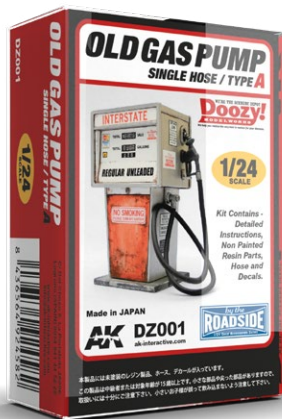

DZ001
OLD GAS PUMP
SINGLE HOSE / TYPE A 1/24

DZ002
OLD GAS PUMP
SINGLE HOSE / TYPE B 1/24

DZ003
OLD GAS PUMP
SINGLE HOSE / TYPE C 1/24

DZ004
DRUM CAN SET
1/24

DZ005
SODA VENDING MACHINE
TYPE A 1/24

DZ006
SODA VENDING MACHINE
TYPE B 1/24