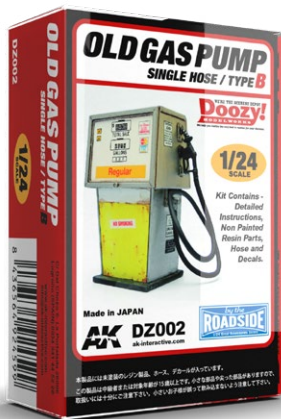

DZ001
OLD GAS PUMP
SINGLE HOSE / TYPE A 1/24

DZ002
OLD GAS PUMP
SINGLE HOSE / TYPE B 1/24

DZ003
OLD GAS PUMP
SINGLE HOSE / TYPE C 1/24

DZ004
DRUM CAN SET
1/24

DZ005
SODA VENDING MACHINE
TYPE A 1/24

DZ006
SODA VENDING MACHINE
TYPE B 1/24