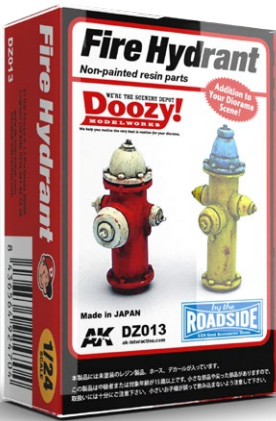

DZ001
OLD GAS PUMP
SINGLE HOSE / TYPE A 1/24

DZ002
OLD GAS PUMP
SINGLE HOSE / TYPE B 1/24

DZ003
OLD GAS PUMP
SINGLE HOSE / TYPE C 1/24

DZ004
DRUM CAN SET
1/24

DZ005
SODA VENDING MACHINE
TYPE A 1/24

DZ006
SODA VENDING MACHINE
TYPE B 1/24

DZ007
SODA VENDING MACHINE
TYPE C 1/24

DZ008
SODA VENDING MACHINE
TYPE D 1/24

DZ009
ICE BOX
1/24

DZ010
GARBAGE BOX SET
1/24

DZ011
PAY PHONE
1/24

DZ012
USPS MAIL BOX
1/24

DZ013
FIRE HYDRANT
1/24

DZ014
EXTINGUISHERS, BOXES AND CANS SET 1/24