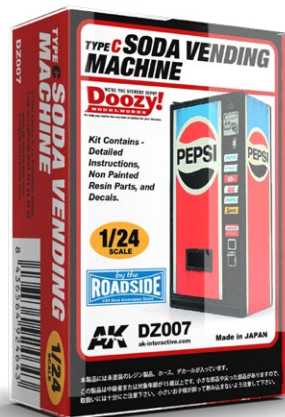

DZ001
OLD GAS PUMP
SINGLE HOSE / TYPE A 1/24

DZ002
OLD GAS PUMP
SINGLE HOSE / TYPE B 1/24

DZ003
OLD GAS PUMP
SINGLE HOSE / TYPE C 1/24

DZ004
DRUM CAN SET
1/24

DZ005
SODA VENDING MACHINE
TYPE A 1/24

DZ006
SODA VENDING MACHINE
TYPE B 1/24

DZ007
SODA VENDING MACHINE
TYPE C 1/24

DZ008
SODA VENDING MACHINE
TYPE D 1/24

DZ009
ICE BOX
1/24

DZ010
GARBAGE BOX SET
1/24

DZ011
PAY PHONE
1/24

DZ012
USPS MAIL BOX
1/24

DZ013
FIRE HYDRANT
1/24

DZ014
EXTINGUISHERS, BOXES AND CANS SET 1/24